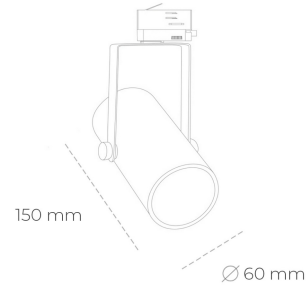

SPOTLIGHT LIDER B MINI 957 25W 60° BLACK SPECIAL ON/OFF

LED	COB
Light colour	5700 [K] SPECIAL
CRI	90
Led chip flux	3255 [lm]
Luminous flux	2929 [lm]
System power	25 [W]
Luminaire Efficiency	117 [lm/W]
Beam angle	60°
Controller	ON/OFF
MacAdam	3 SDCM

Spotlight LED

Compact track mounted LED spotlight. Aluminium housing. Ceiling base installation possible. Available in white, black and grey. Any RAL palette colour available on enquiry. Reflector beams available: 15°, 23°, 38°, 45° and 60°. Maximum power is 27W.

LUMINAIRE

Weight	0,85 [kg]
Protection rating IP , IK , class	IP 20, IK 1,
Luminaire colour	BLACK
Cover	Plastic
Operating voltage	220-240V 50-60Hz

Note: All data are typical values. Tolerance of measurements +/-10% System features may change with product improvements due to technical advances.

OPTIONS

RAL colours on inquiry, honeycomb louver on inquiry , Casambi on inquiry, DALI on inquiry, Phase-cut dimming on inquiry.

Generated: 01.09.2024

+48 32 388 80 00

www.cora.pl
cora@cora.pl

Street: Ignatza Hakuby 18
41-914 Bytom, Polska