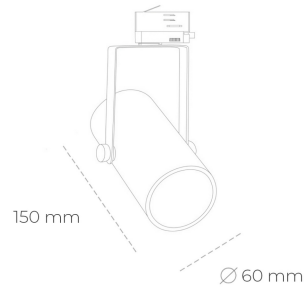

SPOTLIGHT LIDER B MINI 957 25W 23° BLACK SPECIAL ON/OFF

Article number: N007-K0002-CC957-H5-M23-ZE52_650-S1-###

LED	COB
Light colour	5700 [K] SPECIAL
CRI	90
Led chip flux	3255 [lm]
Luminous flux	2929 [lm]
System power	25 [W]
Luminaire Efficiency	117 [lm/W]
Beam angle	23°
Controller	ON/OFF
MacAdam	3 SDCM

Spotlight LED

Compact track mounted LED spotlight. Aluminium housing. Ceiling base installation possible. Available in white, black and grey. Any RAL palette colour available on enquiry. Reflector beams available: 15°, 23°, 38°, 45° and 60°. Maximum power is 27W.

LUMINAIRE

Weight	0,85 [kg]
Protection rating IP , IK , class	IP 20, IK 1,
Luminaire colour	BLACK
Cover	Plastic
Operating voltage	220-240V 50-60Hz

Note: All data are typical values. Tolerance of measurements +/-10% System features may change with product improvements due to technical advances.