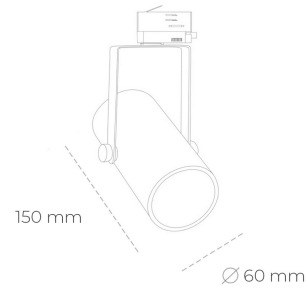

SPOTLIGHT LIDER B MINI 957 27W 15° BLACK SPECIAL ON/OFF

Article number: N007-K0002-CC957-H5-M15-ZE52_700-S1-###

LED	COB
Light colour	5700 [K] SPECIAL
CRI	90
Led chip flux	3484 [lm]
Luminous flux	3135 [lm]
System power	27 [W]
Luminaire Efficiency	116 [lm/W]
Beam angle	15°
Controller	ON/OFF
MacAdam	3 SDCM

Spotlight LED

Compact track mounted LED spotlight. Aluminium housing. Ceiling base installation possible. Available in white, black and grey. Any RAL palette colour available on enquiry. Reflector beams available: 15°, 23°, 38°, 45° and 60°. Maximum power is 27W.

LUMINAIRE

Weight	0,85 [kg]
Protection rating IP , IK , class	IP 20, IK 1,
Luminaire colour	BLACK
Cover	Plastic
Operating voltage	220-240V 50-60Hz

Note: All data are typical values. Tolerance of measurements +/-10% System features may change with product improvements due to technical advances.