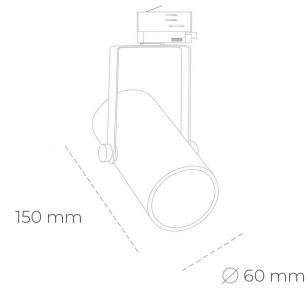

SPOTLIGHT LIDER B MINI 942 23W 60° BLACK MEAT WHITE ON/OFF

Article number: N007-K0002-CC942-H5-M60-ZE52_600-S1-###

LED	COB
Light colour	4200 [K] MEAT WHITE
CRI	90
Led chip flux	2340 [lm]
Luminous flux	2106 [lm]
System power	23 [W]
Luminaire Efficiency	92 [lm/W]
Beam angle	60°
Controller	ON/OFF
MacAdam	3 SDCM

Spotlight LED

Compact track mounted LED spotlight. Aluminium housing. Ceiling base installation possible. Available in white, black and grey. Any RAL palette colour available on enquiry. Reflector beams available: 15°, 23°, 38°, 45° and 60°. Maximum power is 27W.

LUMINAIRE

Weight	0,85 [kg]
Protection rating IP , IK , class	IP 20, IK 1,
Luminaire colour	BLACK
Cover	Plastic
Operating voltage	220-240V 50-60Hz

Note: All data are typical values. Tolerance of measurements +/-10% System features may change with product improvements due to technical advances.