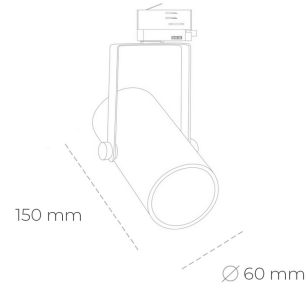

# SPOTLIGHT LIDER B MINI 942 25W 45° BLACK MEAT WHITE ON/OFF

Article number: N007-K0002-CC942-H5-M45-ZE52\_650-S1-###

LED	COB
Light colour	4200 [K] MEAT WHITE
CRI	90
Led chip flux	2519 [lm]
Luminous flux	2267 [lm]
System power	25 [W]
Luminaire Efficiency	91 [lm/W]
Beam angle	45°
Controller	ON/OFF
MacAdam	3 SDCM

### Spotlight LED

Compact track mounted LED spotlight. Aluminium housing. Ceiling base installation possible. Available in white, black and grey. Any RAL palette colour available on enquiry. Reflector beams available: 15°, 23°, 38°, 45° and 60°. Maximum power is 27W.

### LUMINAIRE

Weight	0,85 [kg]
Protection rating IP , IK , class	IP 20, IK 1,
Luminaire colour	BLACK
Cover	Plastic
Operating voltage	220-240V 50-60Hz

Note: All data are typical values. Tolerance of measurements +/-10% System features may change with product improvements due to technical advances.