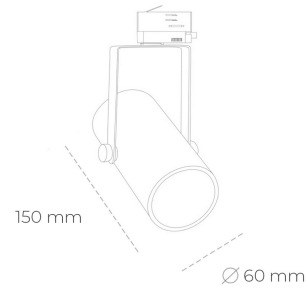

SPOTLIGHT LIDER B MINI 942 21W 38° BLACK MEAT WHITE ON/OFF

Article number: N007-K0002-CC942-H5-M38-ZE52_550-S1-###

LED	COB
Light colour	4200 [K] MEAT WHITE
CRI	90
Led chip flux	2159 [lm]
Luminous flux	1943 [lm]
System power	21 [W]
Luminaire Efficiency	93 [lm/W]
Beam angle	38°
Controller	ON/OFF
MacAdam	3 SDCM

Spotlight LED

Compact track mounted LED spotlight. Aluminium housing. Ceiling base installation possible. Available in white, black and grey. Any RAL palette colour available on enquiry. Reflector beams available: 15°, 23°, 38°, 45° and 60°. Maximum power is 27W.

LUMINAIRE

Weight	0,85 [kg]
Protection rating IP , IK , class	IP 20, IK 1,
Luminaire colour	BLACK
Cover	Plastic
Operating voltage	220-240V 50-60Hz

Note: All data are typical values. Tolerance of measurements +/-10% System features may change with product improvements due to technical advances.