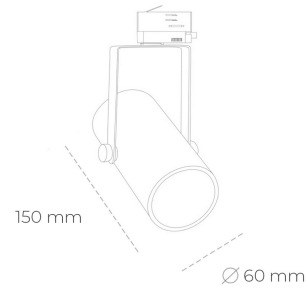

SPOTLIGHT LIDER B MINI 942 19W 38° BLACK MEAT WHITE ON/OFF

Article number: N007-K0002-CC942-H5-M38-ZE52_500-S1-###

LED	COB
Light colour	4200 [K] MEAT WHITE
CRI	90
Led chip flux	1976 [lm]
Luminous flux	1778 [lm]
System power	19 [W]
Luminaire Efficiency	94 [lm/W]
Beam angle	38°
Controller	ON/OFF
MacAdam	3 SDCM

Spotlight LED

Compact track mounted LED spotlight. Aluminium housing. Ceiling base installation possible. Available in white, black and grey. Any RAL palette colour available on enquiry. Reflector beams available: 15°, 23°, 38°, 45° and 60°. Maximum power is 27W.

LUMINAIRE

Weight	0,85 [kg]
Protection rating IP , IK , class	IP 20, IK 1,
Luminaire colour	BLACK
Cover	Plastic
Operating voltage	220-240V 50-60Hz

Note: All data are typical values. Tolerance of measurements +/-10% System features may change with product improvements due to technical advances.