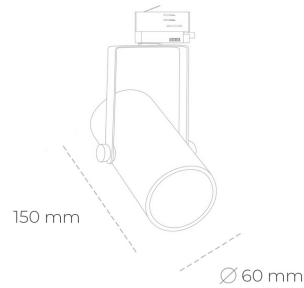

SPOTLIGHT LIDER B MINI 942 19W 23° BLACK MEAT WHITE ON/OFF

Article number: N007-K0002-CC942-H5-M23-ZE52_500-S1-###

LED	COB
Light colour	4200 [K] MEAT WHITE
CRI	90
Led chip flux	1976 [lm]
Luminous flux	1778 [lm]
System power	19 [W]
Luminaire Efficiency	94 [lm/W]
Beam angle	23°
Controller	ON/OFF
MacAdam	3 SDCM

Spotlight LED

Compact track mounted LED spotlight. Aluminium housing. Ceiling base installation possible. Available in white, black and grey. Any RAL palette colour available on enquiry. Reflector beams available: 15°, 23°, 38°, 45° and 60°. Maximum power is 27W.

LUMINAIRE

Weight	0,85 [kg]
Protection rating IP , IK , class	IP 20, IK 1,
Luminaire colour	BLACK
Cover	Plastic
Operating voltage	220-240V 50-60Hz

Note: All data are typical values. Tolerance of measurements +/-10% System features may change with product improvements due to technical advances.