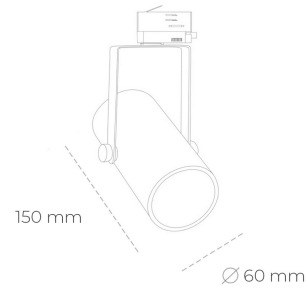

SPOTLIGHT LIDER B MINI 942 10W 15° BLACK MEAT WHITE ON/OFF

Article number: N007-K0002-CC942-H5-M15-ZE62_250-S1-###

LED	COB
Light colour	4200 [K] MEAT WHITE
CRI	90
Led chip flux	1023 [lm]
Luminous flux	920 [lm]
System power	10 [W]
Luminaire Efficiency	92 [lm/W]
Beam angle	15°
Controller	ON/OFF
MacAdam	3 SDCM

Spotlight LED

Compact track mounted LED spotlight. Aluminium housing. Ceiling base installation possible. Available in white, black and grey. Any RAL palette colour available on enquiry. Reflector beams available: 15°, 23°, 38°, 45° and 60°. Maximum power is 27W.

LUMINAIRE

Weight	0,85 [kg]
Protection rating IP , IK , class	IP 20, IK 1,
Luminaire colour	BLACK
Cover	Plastic
Operating voltage	220-240V 50-60Hz

Note: All data are typical values. Tolerance of measurements +/-10% System features may change with product improvements due to technical advances.