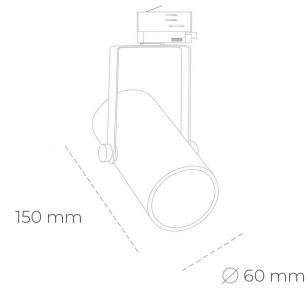

SPOTLIGHT LIDER B MINI 942 14W 15° BLACK MEAT WHITE ON/OFF

Article number: N007-K0002-CC942-H5-M15-ZE52_350-S1-###

LED	COB
Light colour	4200 [K] MEAT WHITE
CRI	90
Led chip flux	1412 [lm]
Luminous flux	1270 [lm]
System power	14 [W]
Luminaire Efficiency	91 [lm/W]
Beam angle	15°
Controller	ON/OFF
MacAdam	3 SDCM

Spotlight LED

Compact track mounted LED spotlight. Aluminium housing. Ceiling base installation possible. Available in white, black and grey. Any RAL palette colour available on enquiry. Reflector beams available: 15°, 23°, 38°, 45° and 60°. Maximum power is 27W.

LUMINAIRE

Weight	0,85 [kg]
Protection rating IP , IK , class	IP 20, IK 1,
Luminaire colour	BLACK
Cover	Plastic
Operating voltage	220-240V 50-60Hz

Note: All data are typical values. Tolerance of measurements +/-10% System features may change with product improvements due to technical advances.