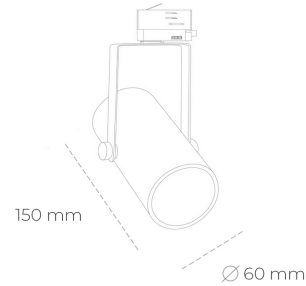

SPOTLIGHT LIDER B MINI 940 27W 60° BLACK HI EFFICIENT ON/OFF

LED	COB
Light colour	4000 [K] HI EFFICIENT
CRI	90
Led chip flux	4385 [lm]
Luminous flux	3946 [lm]
System power	27 [W]
Luminaire Efficiency	146 [lm/W]
Beam angle	60°
Controller	ON/OFF
MacAdam	3 SDCM

Spotlight LED

Compact track mounted LED spotlight. Aluminium housing. Ceiling base installation possible. Available in white, black and grey. Any RAL palette colour available on enquiry. Reflector beams available: 15°, 23°, 38°, 45° and 60°. Maximum power is 27W.

LUMINAIRE

Weight	0,85 [kg]
Protection rating IP , IK , class	IP 20, IK 1,
Luminaire colour	BLACK
Cover	Plastic
Operating voltage	220-240V 50-60Hz

Note: All data are typical values. Tolerance of measurements +/-10% System features may change with product improvements due to technical advances.

OPTIONS

RAL colours on inquiry, honeycomb louver on inquiry , Casambi on inquiry, DALI on inquiry, Phase-cut dimming on inquiry.

Generated: 01.09.2024

+48 32 388 80 00

www.cora.pl
cora@cora.pl

Street: Ignatza Hakuby 18
41-914 Bytom, Polska