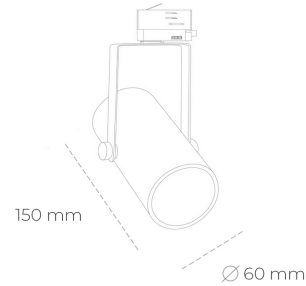

SPOTLIGHT LIDER B MINI 940 25W 45° BLACK HI EFFICIENT ON/OFF

Article number: N007-K0002-BB940-H5-M45-ZE52_650-S1-###

LED	COB
Light colour	4000 [K] HI EFFICIENT
CRI	90
Led chip flux	4090 [lm]
Luminous flux	3681 [lm]
System power	25 [W]
Luminaire Efficiency	147 [lm/W]
Beam angle	45°
Controller	ON/OFF
MacAdam	3 SDCM

Spotlight LED

Compact track mounted LED spotlight. Aluminium housing. Ceiling base installation possible. Available in white, black and grey. Any RAL palette colour available on enquiry. Reflector beams available: 15°, 23°, 38°, 45° and 60°. Maximum power is 27W.

LUMINAIRE

Weight	0,85 [kg]
Protection rating IP , IK , class	IP 20, IK 1,
Luminaire colour	BLACK
Cover	Plastic
Operating voltage	220-240V 50-60Hz

Note: All data are typical values. Tolerance of measurements +/-10% System features may change with product improvements due to technical advances.