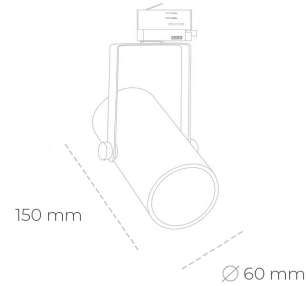

SPOTLIGHT LIDER B MINI 940 21W 45° BLACK HI EFFICIENT ON/OFF

Article number: N007-K0002-BB940-H5-M45-ZE52_550-S1-###

LED	COB
Light colour	4000 [K] HI EFFICIENT
CRI	90
Led chip flux	3492 [lm]
Luminous flux	3142 [lm]
System power	21 [W]
Luminaire Efficiency	150 [lm/W]
Beam angle	45°
Controller	ON/OFF
MacAdam	3 SDCM

Spotlight LED

Compact track mounted LED spotlight. Aluminium housing. Ceiling base installation possible. Available in white, black and grey. Any RAL palette colour available on enquiry. Reflector beams available: 15°, 23°, 38°, 45° and 60°. Maximum power is 27W.

LUMINAIRE

Weight	0,85 [kg]
Protection rating IP , IK , class	IP 20, IK 1,
Luminaire colour	BLACK
Cover	Plastic
Operating voltage	220-240V 50-60Hz

Note: All data are typical values. Tolerance of measurements +/-10% System features may change with product improvements due to technical advances.