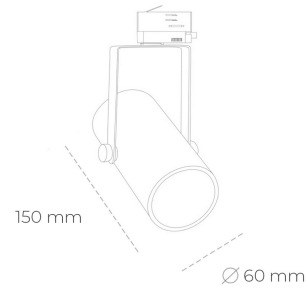

SPOTLIGHT LIDER B MINI 940 10W 38° BLACK HI EFFICIENT ON/OFF

Article number: N007-K0002-BB940-H5-M38-ZE62_250-S1-###

LED	COB
Light colour	4000 [K] HI EFFICIENT
CRI	90
Led chip flux	1625 [lm]
Luminous flux	1462 [lm]
System power	10 [W]
Luminaire Efficiency	146 [lm/W]
Beam angle	38°
Controller	ON/OFF
MacAdam	3 SDCM

Spotlight LED

Compact track mounted LED spotlight. Aluminium housing. Ceiling base installation possible. Available in white, black and grey. Any RAL palette colour available on enquiry. Reflector beams available: 15°, 23°, 38°, 45° and 60°. Maximum power is 27W.

LUMINAIRE

Weight	0,85 [kg]
Protection rating IP , IK , class	IP 20, IK 1,
Luminaire colour	BLACK
Cover	Plastic
Operating voltage	220-240V 50-60Hz

Note: All data are typical values. Tolerance of measurements +/-10% System features may change with product improvements due to technical advances.