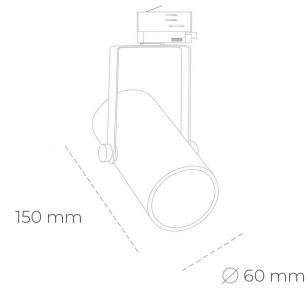

SPOTLIGHT LIDER B MINI 940 23W 23° BLACK HI EFFICIENT ON/OFF

Article number: N007-K0002-BB940-H5-M23-ZE52_600-S1-###

LED	COB
Light colour	4000 [K] HI EFFICIENT
CRI	90
Led chip flux	3793 [lm]
Luminous flux	3413 [lm]
System power	23 [W]
Luminaire Efficiency	148 [lm/W]
Beam angle	23°
Controller	ON/OFF
MacAdam	3 SDCM

Spotlight LED

Compact track mounted LED spotlight. Aluminium housing. Ceiling base installation possible. Available in white, black and grey. Any RAL palette colour available on enquiry. Reflector beams available: 15°, 23°, 38°, 45° and 60°. Maximum power is 27W.

LUMINAIRE

Weight	0,85 [kg]
Protection rating IP , IK , class	IP 20, IK 1,
Luminaire colour	BLACK
Cover	Plastic
Operating voltage	220-240V 50-60Hz

Note: All data are typical values. Tolerance of measurements +/-10% System features may change with product improvements due to technical advances.