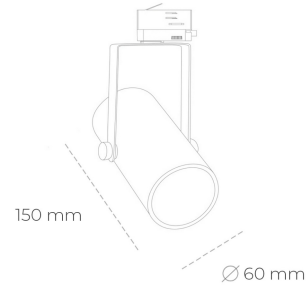

SPOTLIGHT LIDER B MINI 940 14W 15° BLACK HI EFFICIENT ON/OFF

Article number: N007-K0002-BB940-H5-M15-ZE52_350-S1-###

LED	COB
Light colour	4000 [K] HI EFFICIENT
CRI	90
Led chip flux	2260 [lm]
Luminous flux	2034 [lm]
System power	14 [W]
Luminaire Efficiency	145 [lm/W]
Beam angle	15°
Controller	ON/OFF
MacAdam	3 SDCM

Spotlight LED

Compact track mounted LED spotlight. Aluminium housing. Ceiling base installation possible. Available in white, black and grey. Any RAL palette colour available on enquiry. Reflector beams available: 15°, 23°, 38°, 45° and 60°. Maximum power is 27W.

LUMINAIRE

Weight	0,85 [kg]
Protection rating IP , IK , class	IP 20, IK 1,
Luminaire colour	BLACK
Cover	Plastic
Operating voltage	220-240V 50-60Hz

Note: All data are typical values. Tolerance of measurements +/-10% System features may change with product improvements due to technical advances.