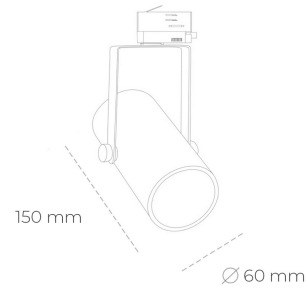

SPOTLIGHT LIDER B MINI 935 14W 60° BLACK HI EFFICIENT ON/OFF

Article number: N007-K0002-BB935-H5-M60-ZE52_350-S1-###

LED	COB
Light colour	3500 [K] HI EFFICIENT
CRI	90
Led chip flux	2174 [lm]
Luminous flux	1956 [lm]
System power	14 [W]
Luminaire Efficiency	140 [lm/W]
Beam angle	60°
Controller	ON/OFF
MacAdam	3 SDCM

Spotlight LED

Compact track mounted LED spotlight. Aluminium housing. Ceiling base installation possible. Available in white, black and grey. Any RAL palette colour available on enquiry. Reflector beams available: 15°, 23°, 38°, 45° and 60°. Maximum power is 27W.

LUMINAIRE

Weight	0,85 [kg]
Protection rating IP , IK , class	IP 20, IK 1,
Luminaire colour	BLACK
Cover	Plastic
Operating voltage	220-240V 50-60Hz

Note: All data are typical values. Tolerance of measurements +/-10% System features may change with product improvements due to technical advances.