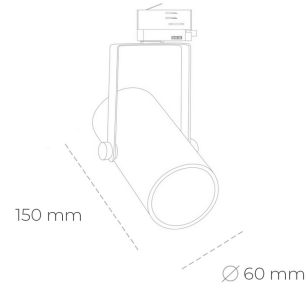

SPOTLIGHT LIDER B MINI 935 14W 38° BLACK HI EFFICIENT ON/OFF

LED	COB
Light colour	3500 [K] HI EFFICIENT
CRI	90
Led chip flux	2174 [lm]
Luminous flux	1956 [lm]
System power	14 [W]
Luminaire Efficiency	140 [lm/W]
Beam angle	38°
Controller	ON/OFF
MacAdam	3 SDCM

Spotlight LED

Compact track mounted LED spotlight. Aluminium housing. Ceiling base installation possible. Available in white, black and grey. Any RAL palette colour available on enquiry. Reflector beams available: 15°, 23°, 38°, 45° and 60°. Maximum power is 27W.

LUMINAIRE

Weight	0,85 [kg]
Protection rating IP , IK , class	IP 20, IK 1,
Luminaire colour	BLACK
Cover	Plastic
Operating voltage	220-240V 50-60Hz

Note: All data are typical values. Tolerance of measurements +/-10% System features may change with product improvements due to technical advances.

OPTIONS

RAL colours on inquiry, honeycomb louver on inquiry , Casambi on inquiry, DALI on inquiry, Phase-cut dimming on inquiry.

Generated: 01.09.2024

+48 32 388 80 00

www.cora.pl
cora@cora.pl

Street: Ignatza Hakuby 18
41-914 Bytom, Polska