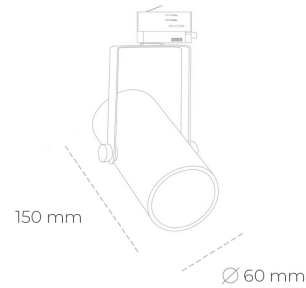

## SPOTLIGHT LIDER B MINI 935 25W 15° BLACK HI EFFICIENT ON/OFF

Article number: N007-K0002-BB935-H5-M15-ZE52\_650-S1-###

LED	COB
Light colour	3500 [K] HI EFFICIENT
CRI	90
Led chip flux	3904 [lm]
Luminous flux	3513 [lm]
System power	25 [W]
Luminaire Efficiency	141 [lm/W]
Beam angle	15°
Controller	ON/OFF
MacAdam	3 SDCM

### Spotlight LED

Compact track mounted LED spotlight. Aluminium housing. Ceiling base installation possible. Available in white, black and grey. Any RAL palette colour available on enquiry. Reflector beams available: 15°, 23°, 38°, 45° and 60°. Maximum power is 27W.

### LUMINAIRE

Weight	0,85 [kg]
Protection rating IP , IK , class	IP 20, IK 1,
Luminaire colour	BLACK
Cover	Plastic
Operating voltage	220-240V 50-60Hz

Note: All data are typical values. Tolerance of measurements +/-10% System features may change with product improvements due to technical advances.