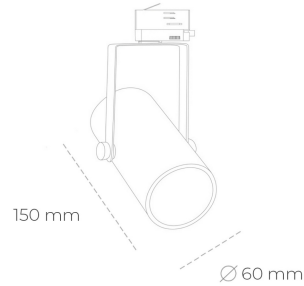

SPOTLIGHT LIDER B MINI 930 21W 45° BLACK HI EFFICIENT ON/OFF

Article number: N007-K0002-BB930-H5-M45-ZE52_550-S1-###

| | |
|----------------------|-----------------------|
| LED | COB |
| Light colour | 3000 [K] HI EFFICIENT |
| CRI | 90 |
| Led chip flux | 3487 [lm] |
| Luminous flux | 3138 [lm] |
| System power | 21 [W] |
| Luminaire Efficiency | 149 [lm/W] |
| Beam angle | 45° |
| Controller | ON/OFF |
| MacAdam | 3 SDCM |

Spotlight LED

Compact track mounted LED spotlight. Aluminium housing. Ceiling base installation possible. Available in white, black and grey. Any RAL palette colour available on enquiry. Reflector beams available: 15°, 23°, 38°, 45° and 60°. Maximum power is 27W.

LUMINAIRE

| | |
|-----------------------------------|------------------|
| Weight | 0,85 [kg] |
| Protection rating IP , IK , class | IP 20, IK 1, |
| Luminaire colour | BLACK |
| Cover | Plastic |
| Operating voltage | 220-240V 50-60Hz |