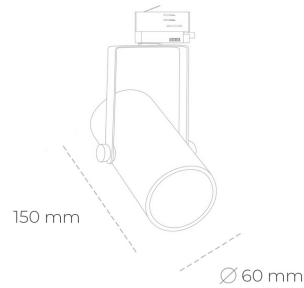

SPOTLIGHT LIDER B MINI 930 19W 45° BLACK HI EFFICIENT ON/OFF

Article number: N007-K0002-BB930-H5-M45-ZE52_500-S1-###

LED	COB
Light colour	3000 [K] HI EFFICIENT
CRI	90
Led chip flux	3184 [lm]
Luminous flux	2865 [lm]
System power	19 [W]
Luminaire Efficiency	151 [lm/W]
Beam angle	45°
Controller	ON/OFF
MacAdam	3 SDCM

Spotlight LED

Compact track mounted LED spotlight. Aluminium housing. Ceiling base installation possible. Available in white, black and grey. Any RAL palette colour available on enquiry. Reflector beams available: 15°, 23°, 38°, 45° and 60°. Maximum power is 27W.

LUMINAIRE

Weight	0,85 [kg]
Protection rating IP , IK , class	IP 20, IK 1,
Luminaire colour	BLACK
Cover	Plastic
Operating voltage	220-240V 50-60Hz

Note: All data are typical values. Tolerance of measurements +/-10% System features may change with product improvements due to technical advances.