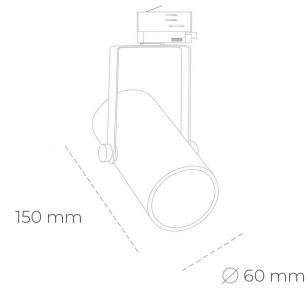

SPOTLIGHT LIDER B MINI 930 23W 23° BLACK HI EFFICIENT ON/OFF

Article number: N007-K0002-BB930-H5-M23-ZE52_600-S1-###

LED	COB
Light colour	3000 [K] HI EFFICIENT
CRI	90
Led chip flux	3787 [lm]
Luminous flux	3408 [lm]
System power	23 [W]
Luminaire Efficiency	148 [lm/W]
Beam angle	23°
Controller	ON/OFF
MacAdam	3 SDCM

Spotlight LED

Compact track mounted LED spotlight. Aluminium housing. Ceiling base installation possible. Available in white, black and grey. Any RAL palette colour available on enquiry. Reflector beams available: 15°, 23°, 38°, 45° and 60°. Maximum power is 27W.

LUMINAIRE

Weight	0,85 [kg]
Protection rating IP , IK , class	IP 20, IK 1,
Luminaire colour	BLACK
Cover	Plastic
Operating voltage	220-240V 50-60Hz

Note: All data are typical values. Tolerance of measurements +/-10% System features may change with product improvements due to technical advances.