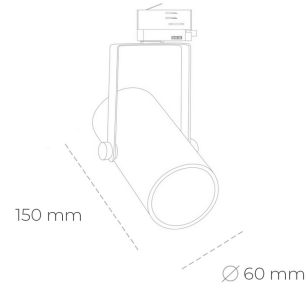

SPOTLIGHT LIDER B MINI 930 23W 15° BLACK HI EFFICIENT ON/OFF

Article number: N007-K0002-BB930-H5-M15-ZE52_600-S1-###

LED	COB
Light colour	3000 [K] HI EFFICIENT
CRI	90
Led chip flux	3787 [lm]
Luminous flux	3408 [lm]
System power	23 [W]
Luminaire Efficiency	148 [lm/W]
Beam angle	15°
Controller	ON/OFF
MacAdam	3 SDCM

Spotlight LED

Compact track mounted LED spotlight. Aluminium housing. Ceiling base installation possible. Available in white, black and grey. Any RAL palette colour available on enquiry. Reflector beams available: 15°, 23°, 38°, 45° and 60°. Maximum power is 27W.

LUMINAIRE

Weight	0,85 [kg]
Protection rating IP , IK , class	IP 20, IK 1,
Luminaire colour	BLACK
Cover	Plastic
Operating voltage	220-240V 50-60Hz

Note: All data are typical values. Tolerance of measurements +/-10% System features may change with product improvements due to technical advances.