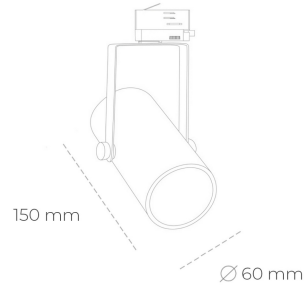

SPOTLIGHT LIDER B MINI 930 14W 15° BLACK HI EFFICIENT ON/OFF

Article number: N007-K0002-BB930-H5-M15-ZE52_350-S1-###

LED	COB
Light colour	3000 [K] HI EFFICIENT
CRI	90
Led chip flux	2256 [lm]
Luminous flux	2030 [lm]
System power	14 [W]
Luminaire Efficiency	145 [lm/W]
Beam angle	15°
Controller	ON/OFF
MacAdam	3 SDCM

Spotlight LED

Compact track mounted LED spotlight. Aluminium housing. Ceiling base installation possible. Available in white, black and grey. Any RAL palette colour available on enquiry. Reflector beams available: 15°, 23°, 38°, 45° and 60°. Maximum power is 27W.

LUMINAIRE

Weight	0,85 [kg]
Protection rating IP , IK , class	IP 20, IK 1,
Luminaire colour	BLACK
Cover	Plastic
Operating voltage	220-240V 50-60Hz

Note: All data are typical values. Tolerance of measurements +/-10% System features may change with product improvements due to technical advances.