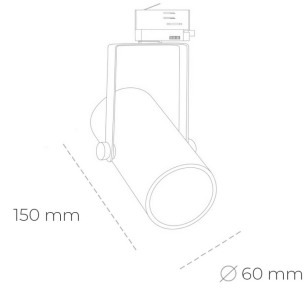

SPOTLIGHT LIDER B MINI 825 14W 60° GREY BREAD ON/OFF

LED	COB
Light colour	2500 [K] BREAD
CRI	80
Led chip flux	1674 [lm]
Luminous flux	1506 [lm]
System power	14 [W]
Luminaire Efficiency	108 [lm/W]
Beam angle	60°
Controller	ON/OFF
MacAdam	3 SDCM

Spotlight LED

Compact track mounted LED spotlight. Aluminium housing. Ceiling base installation possible. Available in white, black and grey. Any RAL palette colour available on enquiry. Reflector beams available: 15°, 23°, 38°, 45° and 60°. Maximum power is 27W.

LUMINAIRE

Weight	0,85 [kg]
Protection rating IP , IK , class	IP 20, IK 1,
Luminaire colour	GREY
Cover	Plastic
Operating voltage	220-240V 50-60Hz

Note: All data are typical values. Tolerance of measurements +/-10% System features may change with product improvements due to technical advances.

OPTIONS

RAL colours on inquiry, honeycomb louver on inquiry , Casambi on inquiry, DALI on inquiry, Phase-cut dimming on inquiry.

Generated: 01.09.2024

+48 32 388 80 00

www.corra.pl
corra@corra.pl

Street: Ignatza Hakuby 18
41-914 Bytom, Polska