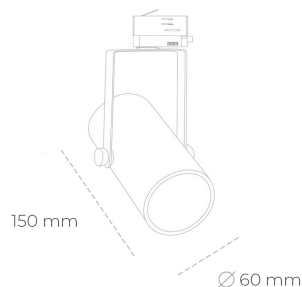

SPOTLIGHT LIDER B MINI 825 23W 38° GREY BREAD ON/OFF

Article number: N007-K0001-VF825-H5-M38-ZE51_600-S1-###

LED	COB
Light colour	2500 [K] BREAD
CRI	80
Led chip flux	2808 [lm]
Luminous flux	2527 [lm]
System power	23 [W]
Luminaire Efficiency	110 [lm/W]
Beam angle	38°
Controller	ON/OFF
MacAdam	3 SDCM

Spotlight LED

Compact track mounted LED spotlight. Aluminium housing. Ceiling base installation possible. Available in white, black and grey. Any RAL palette colour available on enquiry. Reflector beams available: 15°, 23°, 38°, 45° and 60°. Maximum power is 27W.

LUMINAIRE

Weight	0,85 [kg]
Protection rating IP , IK , class	IP 20, IK 1,
Luminaire colour	GREY
Cover	Plastic
Operating voltage	220-240V 50-60Hz

Note: All data are typical values. Tolerance of measurements +/-10% System features may change with product improvements due to technical advances.