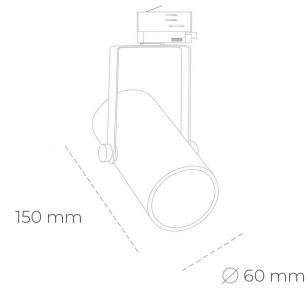

SPOTLIGHT LIDER B MINI 825 14W 23° GREY BREAD ON/OFF

Article number: N007-K0001-VF825-H5-M23-ZE51_350-S1-###

LED	COB
Light colour	2500 [K] BREAD
CRI	80
Led chip flux	1674 [lm]
Luminous flux	1506 [lm]
System power	14 [W]
Luminaire Efficiency	108 [lm/W]
Beam angle	23°
Controller	ON/OFF
MacAdam	3 SDCM

Spotlight LED

Compact track mounted LED spotlight. Aluminium housing. Ceiling base installation possible. Available in white, black and grey. Any RAL palette colour available on enquiry. Reflector beams available: 15°, 23°, 38°, 45° and 60°. Maximum power is 27W.

LUMINAIRE

Weight	0,85 [kg]
Protection rating IP , IK , class	IP 20, IK 1,
Luminaire colour	GREY
Cover	Plastic
Operating voltage	220-240V 50-60Hz

Note: All data are typical values. Tolerance of measurements +/-10% System features may change with product improvements due to technical advances.