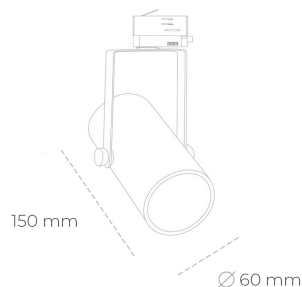

SPOTLIGHT LIDER B MINI 825 10W 15° GREY BREAD ON/OFF

Article number: N007-K0001-VF825-H5-M15-ZE61_250-S1-###

LED	COB
Light colour	2500 [K] BREAD
CRI	80
Led chip flux	1195 [lm]
Luminous flux	1075 [lm]
System power	10 [W]
Luminaire Efficiency	108 [lm/W]
Beam angle	15°
Controller	ON/OFF
MacAdam	3 SDCM

Spotlight LED

Compact track mounted LED spotlight. Aluminium housing. Ceiling base installation possible. Available in white, black and grey. Any RAL palette colour available on enquiry. Reflector beams available: 15°, 23°, 38°, 45° and 60°. Maximum power is 27W.

LUMINAIRE

Weight	0,85 [kg]
Protection rating IP , IK , class	IP 20, IK 1,
Luminaire colour	GREY
Cover	Plastic
Operating voltage	220-240V 50-60Hz

Note: All data are typical values. Tolerance of measurements +/-10% System features may change with product improvements due to technical advances.