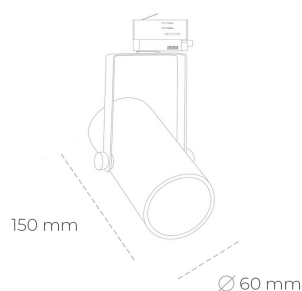

## SPOTLIGHT LIDER B MINI 820 23W 60° GREY MEAT PINK ON/OFF

Article number: N007-K0001-VE820-H5-M60-ZE51\_600-S1-###

LED	COB
Light colour	2000 [K] MEAT PINK
CRI	80
Led chip flux	2013 [lm]
Luminous flux	1811 [lm]
System power	23 [W]
Luminaire Efficiency	79 [lm/W]
Beam angle	60°
Controller	ON/OFF
MacAdam	3 SDCM

### Spotlight LED

Compact track mounted LED spotlight. Aluminium housing. Ceiling base installation possible. Available in white, black and grey. Any RAL palette colour available on enquiry. Reflector beams available: 15°, 23°, 38°, 45° and 60°. Maximum power is 27W.

### LUMINAIRE

Weight	0,85 [kg]
Protection rating IP , IK , class	IP 20, IK 1,
Luminaire colour	GREY
Cover	Plastic
Operating voltage	220-240V 50-60Hz

Note: All data are typical values. Tolerance of measurements +/-10% System features may change with product improvements due to technical advances.