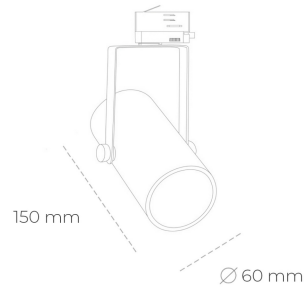

## SPOTLIGHT LIDER B MINI 820 25W 23° GREY MEAT PINK ON/OFF

Article number: N007-K0001-VE820-H5-M23-ZE51\_650-S1-###

LED	COB
Light colour	2000 [K] MEAT PINK
CRI	80
Led chip flux	2181 [lm]
Luminous flux	1962 [lm]
System power	25 [W]
Luminaire Efficiency	78 [lm/W]
Beam angle	23°
Controller	ON/OFF
MacAdam	3 SDCM

### Spotlight LED

Compact track mounted LED spotlight. Aluminium housing. Ceiling base installation possible. Available in white, black and grey. Any RAL palette colour available on enquiry. Reflector beams available: 15°, 23°, 38°, 45° and 60°. Maximum power is 27W.

### LUMINAIRE

Weight	0,85 [kg]
Protection rating IP , IK , class	IP 20, IK 1,
Luminaire colour	GREY
Cover	Plastic
Operating voltage	220-240V 50-60Hz

Note: All data are typical values. Tolerance of measurements +/-10% System features may change with product improvements due to technical advances.