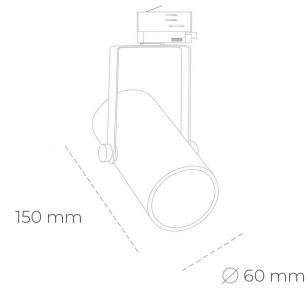

SPOTLIGHT LIDER B MINI 820 27W 15° GREY MEAT PINK ON/OFF

Article number: N007-K0001-VE820-H5-M15-ZE51_700-S1-###

LED	COB
Light colour	2000 [K] MEAT PINK
CRI	80
Led chip flux	2349 [lm]
Luminous flux	2114 [lm]
System power	27 [W]
Luminaire Efficiency	78 [lm/W]
Beam angle	15°
Controller	ON/OFF
MacAdam	3 SDCM

Spotlight LED

Compact track mounted LED spotlight. Aluminium housing. Ceiling base installation possible. Available in white, black and grey. Any RAL palette colour available on enquiry. Reflector beams available: 15°, 23°, 38°, 45° and 60°. Maximum power is 27W.

LUMINAIRE

Weight	0,85 [kg]
Protection rating IP , IK , class	IP 20, IK 1,
Luminaire colour	GREY
Cover	Plastic
Operating voltage	220-240V 50-60Hz

Note: All data are typical values. Tolerance of measurements +/-10% System features may change with product improvements due to technical advances.