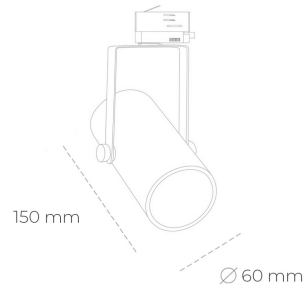

SPOTLIGHT LIDER B MINI 940 23W 38° GREY | ON/OFF

Article number: N007-K0001-RF940-H5-M38-ZE51_600-S1-###

LED	COB
Light colour	4000 [K]
CRI	90
Led chip flux	2899 [lm]
Luminous flux	2609 [lm]
System power	23 [W]
Luminaire Efficiency	113 [lm/W]
Beam angle	38°
Controller	ON/OFF
MacAdam	3 SDCM

Spotlight LED

Compact track mounted LED spotlight. Aluminium housing. Ceiling base installation possible. Available in white, black and grey. Any RAL palette colour available on enquiry. Reflector beams available: 15°, 23°, 38°, 45° and 60°. Maximum power is 27W.

LUMINAIRE

Weight	0,85 [kg]
Protection rating IP , IK , class	IP 20, IK 1,
Luminaire colour	GREY
Cover	Plastic
Operating voltage	220-240V 50-60Hz

Note: All data are typical values. Tolerance of measurements +/-10% System features may change with product improvements due to technical advances.