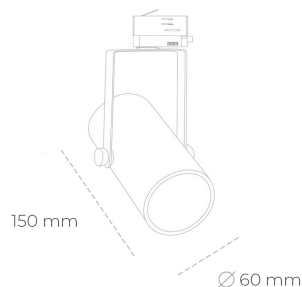

SPOTLIGHT LIDER B MINI 940 23W 15° GREY | ON/OFF

LED	COB
Light colour	4000 [K] |
CRI	90
Led chip flux	2899 [lm]
Luminous flux	2609 [lm]
System power	23 [W]
Luminaire Efficiency	113 [lm/W]
Beam angle	15°
Controller	ON/OFF
MacAdam	3 SDCM

Spotlight LED

Compact track mounted LED spotlight. Aluminium housing. Ceiling base installation possible. Available in white, black and grey. Any RAL palette colour available on enquiry. Reflector beams available: 15°, 23°, 38°, 45° and 60°. Maximum power is 27W.

LUMINAIRE

Weight	0,85 [kg]
Protection rating IP , IK , class	IP 20, IK 1,
Luminaire colour	GREY
Cover	Plastic
Operating voltage	220-240V 50-60Hz

Note: All data are typical values. Tolerance of measurements +/-10% System features may change with product improvements due to technical advances.

OPTIONS

RAL colours on inquiry, honeycomb louver on inquiry , Casambi on inquiry, DALI on inquiry, Phase-cut dimming on inquiry.

Generated: 27.07.2024

+48 32 388 80 00

www.cora.pl
cora@cora.pl

Street: Ignatza Hakuby 18
41-914 Bytom, Polska