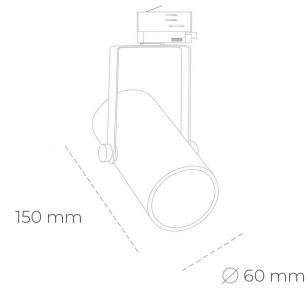

SPOTLIGHT LIDER B MINI 940 14W 15° GREY | ON/OFF

Article number: N007-K0001-RF940-H5-M15-ZE51_350-S1-###

LED	COB
Light colour	4000 [K]
CRI	90
Led chip flux	1691 [lm]
Luminous flux	1521 [lm]
System power	14 [W]
Luminaire Efficiency	109 [lm/W]
Beam angle	15°
Controller	ON/OFF
MacAdam	3 SDCM

Spotlight LED

Compact track mounted LED spotlight. Aluminium housing. Ceiling base installation possible. Available in white, black and grey. Any RAL palette colour available on enquiry. Reflector beams available: 15°, 23°, 38°, 45° and 60°. Maximum power is 27W.

LUMINAIRE

Weight	0,85 [kg]
Protection rating IP , IK , class	IP 20, IK 1,
Luminaire colour	GREY
Cover	Plastic
Operating voltage	220-240V 50-60Hz

Note: All data are typical values. Tolerance of measurements +/-10% System features may change with product improvements due to technical advances.