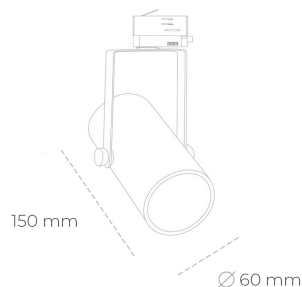

## SPOTLIGHT LIDER B MINI 930 25W 60° GREY | ON/OFF

Article number: N007-K0001-RF930-H5-M60-ZE51\_650-S1-###

LED	COB
Light colour	3000 [K]
CRI	90
Led chip flux	2997 [lm]
Luminous flux	2697 [lm]
System power	25 [W]
Luminaire Efficiency	108 [lm/W]
Beam angle	60°
Controller	ON/OFF
MacAdam	3 SDCM

### Spotlight LED

Compact track mounted LED spotlight. Aluminium housing. Ceiling base installation possible. Available in white, black and grey. Any RAL palette colour available on enquiry. Reflector beams available: 15°, 23°, 38°, 45° and 60°. Maximum power is 27W.

### LUMINAIRE

Weight	0,85 [kg]
Protection rating IP , IK , class	IP 20, IK 1,
Luminaire colour	GREY
Cover	Plastic
Operating voltage	220-240V 50-60Hz

Note: All data are typical values. Tolerance of measurements +/-10% System features may change with product improvements due to technical advances.