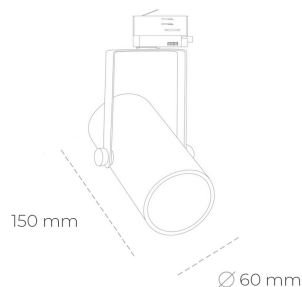

SPOTLIGHT LIDER B MINI 930 19W 23° GREY | ON/OFF

LED	COB
Light colour	3000 [K] |
CRI	90
Led chip flux	2305 [lm]
Luminous flux	2074 [lm]
System power	19 [W]
Luminaire Efficiency	109 [lm/W]
Beam angle	23°
Controller	ON/OFF
MacAdam	3 SDCM

Spotlight LED

Compact track mounted LED spotlight. Aluminium housing. Ceiling base installation possible. Available in white, black and grey. Any RAL palette colour available on enquiry. Reflector beams available: 15°, 23°, 38°, 45° and 60°. Maximum power is 27W.

LUMINAIRE

Weight	0,85 [kg]
Protection rating IP , IK , class	IP 20, IK 1,
Luminaire colour	GREY
Cover	Plastic
Operating voltage	220-240V 50-60Hz

Note: All data are typical values. Tolerance of measurements +/-10% System features may change with product improvements due to technical advances.

OPTIONS

RAL colours on inquiry, honeycomb louver on inquiry , Casambi on inquiry, DALI on inquiry, Phase-cut dimming on inquiry.

Generated: 01.09.2024

+48 32 388 80 00

www.cora.pl
cora@cora.pl

Street: Ignatza Hakuby 18
41-914 Bytom, Polska