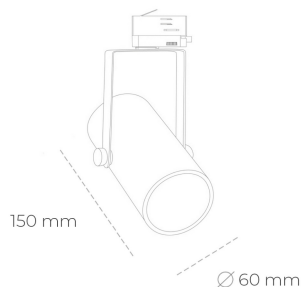

SPOTLIGHT LIDER B MINI 930 14W 23° GREY | ON/OFF

LED	COB
Light colour	3000 [K] |
CRI	90
Led chip flux	1613 [lm]
Luminous flux	1451 [lm]
System power	14 [W]
Luminaire Efficiency	104 [lm/W]
Beam angle	23°
Controller	ON/OFF
MacAdam	3 SDCM

Spotlight LED

Compact track mounted LED spotlight. Aluminium housing. Ceiling base installation possible. Available in white, black and grey. Any RAL palette colour available on enquiry. Reflector beams available: 15°, 23°, 38°, 45° and 60°. Maximum power is 27W.

LUMINAIRE

Weight	0,85 [kg]
Protection rating IP , IK , class	IP 20, IK 1,
Luminaire colour	GREY
Cover	Plastic
Operating voltage	220-240V 50-60Hz

Note: All data are typical values. Tolerance of measurements +/-10% System features may change with product improvements due to technical advances.

OPTIONS

RAL colours on inquiry, honeycomb louver on inquiry , Casambi on inquiry, DALI on inquiry, Phase-cut dimming on inquiry.

Generated: 01.09.2024

+48 32 388 80 00

www.cora.pl
cora@cora.pl

Street: Ignatza Hakuby 18
41-914 Bytom, Polska