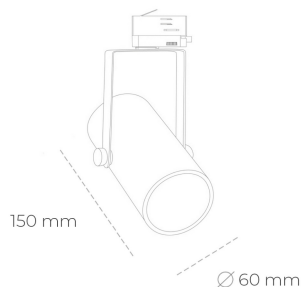

SPOTLIGHT LIDER B MINI 930 23W 15° GREY | ON/OFF

LED	COB
Light colour	3000 [K] |
CRI	90
Led chip flux	2767 [lm]
Luminous flux	2490 [lm]
System power	23 [W]
Luminaire Efficiency	108 [lm/W]
Beam angle	15°
Controller	ON/OFF
MacAdam	3 SDCM

Spotlight LED

Compact track mounted LED spotlight. Aluminium housing. Ceiling base installation possible. Available in white, black and grey. Any RAL palette colour available on enquiry. Reflector beams available: 15°, 23°, 38°, 45° and 60°. Maximum power is 27W.

LUMINAIRE

Weight	0,85 [kg]
Protection rating IP , IK , class	IP 20, IK 1,
Luminaire colour	GREY
Cover	Plastic
Operating voltage	220-240V 50-60Hz

Note: All data are typical values. Tolerance of measurements +/-10% System features may change with product improvements due to technical advances.

OPTIONS

RAL colours on inquiry, honeycomb louver on inquiry , Casambi on inquiry, DALI on inquiry, Phase-cut dimming on inquiry.

Generated: 27.07.2024

+48 32 388 80 00

www.cora.pl
cora@cora.pl

Street: Ignatza Hakuby 18
41-914 Bytom, Polska