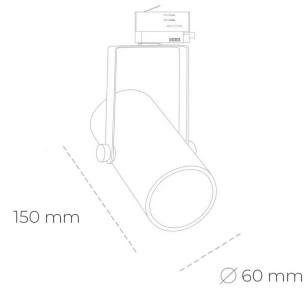

SPOTLIGHT LIDER B MINI 930 14W 15° GREY | ON/OFF

Article number: N007-K0001-RF930-H5-M15-ZE51_350-S1-###

LED	COB
Light colour	3000 [K]
CRI	90
Led chip flux	1613 [lm]
Luminous flux	1451 [lm]
System power	14 [W]
Luminaire Efficiency	104 [lm/W]
Beam angle	15°
Controller	ON/OFF
MacAdam	3 SDCM

Spotlight LED

Compact track mounted LED spotlight. Aluminium housing. Ceiling base installation possible. Available in white, black and grey. Any RAL palette colour available on enquiry. Reflector beams available: 15°, 23°, 38°, 45° and 60°. Maximum power is 27W.

LUMINAIRE

Weight	0,85 [kg]
Protection rating IP , IK , class	IP 20, IK 1,
Luminaire colour	GREY
Cover	Plastic
Operating voltage	220-240V 50-60Hz

Note: All data are typical values. Tolerance of measurements +/-10% System features may change with product improvements due to technical advances.