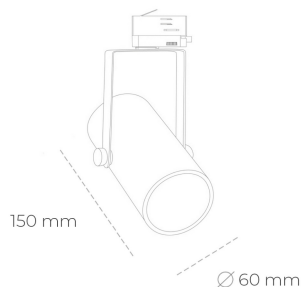

SPOTLIGHT LIDER B MINI 927 23W 60° GREY | ON/OFF

LED	COB
Light colour	2700 [K] |
CRI	80
Led chip flux	2667 [lm]
Luminous flux	2400 [lm]
System power	23 [W]
Luminaire Efficiency	104 [lm/W]
Beam angle	60°
Controller	ON/OFF
MacAdam	3 SDCM

Spotlight LED

Compact track mounted LED spotlight. Aluminium housing. Ceiling base installation possible. Available in white, black and grey. Any RAL palette colour available on enquiry. Reflector beams available: 15°, 23°, 38°, 45° and 60°. Maximum power is 27W.

LUMINAIRE

Weight	0,85 [kg]
Protection rating IP , IK , class	IP 20, IK 1,
Luminaire colour	GREY
Cover	Plastic
Operating voltage	220-240V 50-60Hz

Note: All data are typical values. Tolerance of measurements +/-10% System features may change with product improvements due to technical advances.

OPTIONS

RAL colours on inquiry, honeycomb louver on inquiry , Casambi on inquiry, DALI on inquiry, Phase-cut dimming on inquiry.

Generated: 01.09.2024

+48 32 388 80 00

www.cora.pl
cora@cora.pl

Street: Ignatza Hakuby 18
41-914 Bytom, Polska