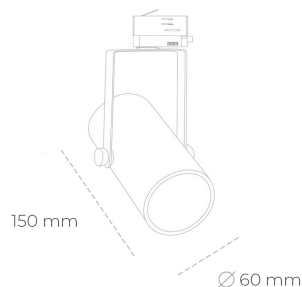

SPOTLIGHT LIDER B MINI 927 14W 15° GREY | ON/OFF

Article number: N007-K0001-RF927-H5-M15-ZE51_350-S1-###

LED	COB
Light colour	2700 [K]
CRI	80
Led chip flux	1555 [lm]
Luminous flux	1399 [lm]
System power	14 [W]
Luminaire Efficiency	100 [lm/W]
Beam angle	15°
Controller	ON/OFF
MacAdam	3 SDCM

Spotlight LED

Compact track mounted LED spotlight. Aluminium housing. Ceiling base installation possible. Available in white, black and grey. Any RAL palette colour available on enquiry. Reflector beams available: 15°, 23°, 38°, 45° and 60°. Maximum power is 27W.

LUMINAIRE

Weight	0,85 [kg]
Protection rating IP , IK , class	IP 20, IK 1,
Luminaire colour	GREY
Cover	Plastic
Operating voltage	220-240V 50-60Hz

Note: All data are typical values. Tolerance of measurements +/-10% System features may change with product improvements due to technical advances.