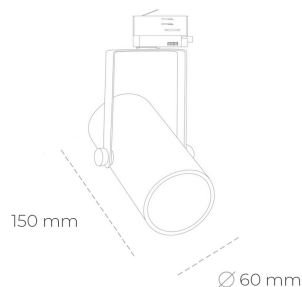

SPOTLIGHT LIDER B MINI 850 19W 60° GREY | ON/OFF

Article number: N007-K0001-RF850-H5-M60-ZE51_500-S1-###

LED	COB
Light colour	5000 [K]
CRI	80
Led chip flux	2895 [lm]
Luminous flux	2605 [lm]
System power	19 [W]
Luminaire Efficiency	137 [lm/W]
Beam angle	60°
Controller	ON/OFF
MacAdam	3 SDCM

Spotlight LED

Compact track mounted LED spotlight. Aluminium housing. Ceiling base installation possible. Available in white, black and grey. Any RAL palette colour available on enquiry. Reflector beams available: 15°, 23°, 38°, 45° and 60°. Maximum power is 27W.

LUMINAIRE

Weight	0,85 [kg]
Protection rating IP , IK , class	IP 20, IK 1,
Luminaire colour	GREY
Cover	Plastic
Operating voltage	220-240V 50-60Hz

Note: All data are typical values. Tolerance of measurements +/-10% System features may change with product improvements due to technical advances.