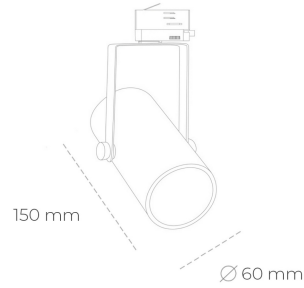

SPOTLIGHT LIDER B MINI 850 23W 23° GREY | ON/OFF

Article number: N007-K0001-RF850-H5-M23-ZE51_600-S1-###

| | |
|----------------------|------------|
| LED | COB |
| Light colour | 5000 [K] |
| CRI | 80 |
| Led chip flux | 3475 [lm] |
| Luminous flux | 3127 [lm] |
| System power | 23 [W] |
| Luminaire Efficiency | 136 [lm/W] |
| Beam angle | 23° |
| Controller | ON/OFF |
| MacAdam | 3 SDCM |

Spotlight LED

Compact track mounted LED spotlight. Aluminium housing. Ceiling base installation possible. Available in white, black and grey. Any RAL palette colour available on enquiry. Reflector beams available: 15°, 23°, 38°, 45° and 60°. Maximum power is 27W.

LUMINAIRE

| | |
|-----------------------------------|------------------|
| Weight | 0,85 [kg] |
| Protection rating IP , IK , class | IP 20, IK 1, |
| Luminaire colour | GREY |
| Cover | Plastic |
| Operating voltage | 220-240V 50-60Hz |