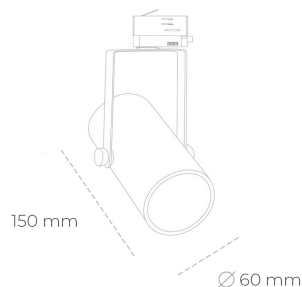

## SPOTLIGHT LIDER B MINI 850 19W 23° GREY | ON/OFF

Article number: N007-K0001-RF850-H5-M23-ZE51\_500-S1-###

LED	COB
Light colour	5000 [K]
CRI	80
Led chip flux	2895 [lm]
Luminous flux	2605 [lm]
System power	19 [W]
Luminaire Efficiency	137 [lm/W]
Beam angle	23°
Controller	ON/OFF
MacAdam	3 SDCM

### Spotlight LED

Compact track mounted LED spotlight. Aluminium housing. Ceiling base installation possible. Available in white, black and grey. Any RAL palette colour available on enquiry. Reflector beams available: 15°, 23°, 38°, 45° and 60°. Maximum power is 27W.

### LUMINAIRE

Weight	0,85 [kg]
Protection rating IP , IK , class	IP 20, IK 1,
Luminaire colour	GREY
Cover	Plastic
Operating voltage	220-240V 50-60Hz

Note: All data are typical values. Tolerance of measurements +/-10% System features may change with product improvements due to technical advances.