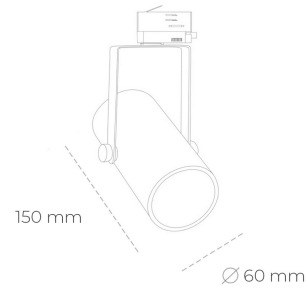

SPOTLIGHT LIDER B MINI 850 14W 23° GREY | ON/OFF

Article number: N007-K0001-RF850-H5-M23-ZE51_350-S1-###

LED	COB
Light colour	5000 [K]
CRI	80
Led chip flux	2027 [lm]
Luminous flux	1824 [lm]
System power	14 [W]
Luminaire Efficiency	130 [lm/W]
Beam angle	23°
Controller	ON/OFF
MacAdam	3 SDCM

Spotlight LED

Compact track mounted LED spotlight. Aluminium housing. Ceiling base installation possible. Available in white, black and grey. Any RAL palette colour available on enquiry. Reflector beams available: 15°, 23°, 38°, 45° and 60°. Maximum power is 27W.

LUMINAIRE

Weight	0,85 [kg]
Protection rating IP , IK , class	IP 20, IK 1,
Luminaire colour	GREY
Cover	Plastic
Operating voltage	220-240V 50-60Hz

Note: All data are typical values. Tolerance of measurements +/-10% System features may change with product improvements due to technical advances.