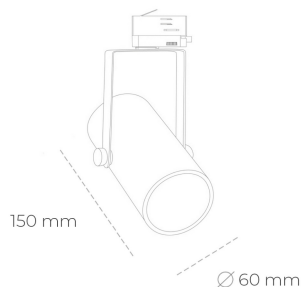

SPOTLIGHT LIDER B MINI 850 10W 15° GREY | ON/OFF

LED	COB
Light colour	5000 [K] |
CRI	80
Led chip flux	1447 [lm]
Luminous flux	1302 [lm]
System power	10 [W]
Luminaire Efficiency	130 [lm/W]
Beam angle	15°
Controller	ON/OFF
MacAdam	3 SDCM

Spotlight LED

Compact track mounted LED spotlight. Aluminium housing. Ceiling base installation possible. Available in white, black and grey. Any RAL palette colour available on enquiry. Reflector beams available: 15°, 23°, 38°, 45° and 60°. Maximum power is 27W.

LUMINAIRE

Weight	0,85 [kg]
Protection rating IP , IK , class	IP 20, IK 1,
Luminaire colour	GREY
Cover	Plastic
Operating voltage	220-240V 50-60Hz

Note: All data are typical values. Tolerance of measurements +/-10% System features may change with product improvements due to technical advances.

OPTIONS

RAL colours on inquiry, honeycomb louver on inquiry , Casambi on inquiry, DALI on inquiry, Phase-cut dimming on inquiry.

Generated: 01.09.2024

+48 32 388 80 00

www.cora.pl
cora@cora.pl

Street: Ignatza Hakuby 18
41-914 Bytom, Polska