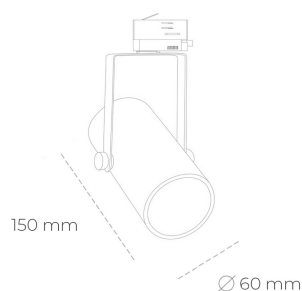

SPOTLIGHT LIDER B MINI 840 14W 60° GREY | ON/OFF

Article number: N007-K0001-RF840-H5-M60-ZE51_350-S1-###

LED	COB
Light colour	4000 [K]
CRI	80
Led chip flux	1987 [lm]
Luminous flux	1788 [lm]
System power	14 [W]
Luminaire Efficiency	128 [lm/W]
Beam angle	60°
Controller	ON/OFF
MacAdam	3 SDCM

Spotlight LED

Compact track mounted LED spotlight. Aluminium housing. Ceiling base installation possible. Available in white, black and grey. Any RAL palette colour available on enquiry. Reflector beams available: 15°, 23°, 38°, 45° and 60°. Maximum power is 27W.

LUMINAIRE

Weight	0,85 [kg]
Protection rating IP , IK , class	IP 20, IK 1,
Luminaire colour	GREY
Cover	Plastic
Operating voltage	220-240V 50-60Hz

Note: All data are typical values. Tolerance of measurements +/-10% System features may change with product improvements due to technical advances.