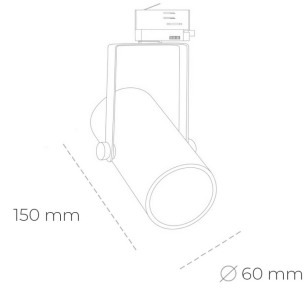

SPOTLIGHT LIDER B MINI 840 23W 38° GREY | ON/OFF

LED	COB
Light colour	4000 [K] |
CRI	80
Led chip flux	3407 [lm]
Luminous flux	3066 [lm]
System power	23 [W]
Luminaire Efficiency	133 [lm/W]
Beam angle	38°
Controller	ON/OFF
MacAdam	3 SDCM

Spotlight LED

Compact track mounted LED spotlight. Aluminium housing. Ceiling base installation possible. Available in white, black and grey. Any RAL palette colour available on enquiry. Reflector beams available: 15°, 23°, 38°, 45° and 60°. Maximum power is 27W.

LUMINAIRE

Weight	0,85 [kg]
Protection rating IP , IK , class	IP 20, IK 1,
Luminaire colour	GREY
Cover	Plastic
Operating voltage	220-240V 50-60Hz

Note: All data are typical values. Tolerance of measurements +/-10% System features may change with product improvements due to technical advances.

OPTIONS

RAL colours on inquiry, honeycomb louver on inquiry , Casambi on inquiry, DALI on inquiry, Phase-cut dimming on inquiry.

Generated: 01.09.2024

+48 32 388 80 00

www.cora.pl
cora@cora.pl

Street: Ignatza Hakuby 18
41-914 Bytom, Polska