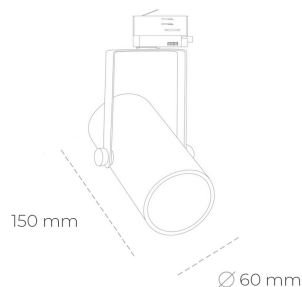

SPOTLIGHT LIDER B MINI 835 14W 60° GREY | ON/OFF

Article number: N007-K0001-RF835-H5-M60-ZE51_350-S1-###

LED	COB
Light colour	3500 [K]
CRI	80
Led chip flux	1948 [lm]
Luminous flux	1753 [lm]
System power	14 [W]
Luminaire Efficiency	125 [lm/W]
Beam angle	60°
Controller	ON/OFF
MacAdam	3 SDCM

Spotlight LED

Compact track mounted LED spotlight. Aluminium housing. Ceiling base installation possible. Available in white, black and grey. Any RAL palette colour available on enquiry. Reflector beams available: 15°, 23°, 38°, 45° and 60°. Maximum power is 27W.

LUMINAIRE

Weight	0,85 [kg]
Protection rating IP , IK , class	IP 20, IK 1,
Luminaire colour	GREY
Cover	Plastic
Operating voltage	220-240V 50-60Hz

Note: All data are typical values. Tolerance of measurements +/-10% System features may change with product improvements due to technical advances.