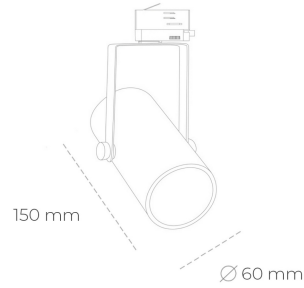

## SPOTLIGHT LIDER B MINI 835 23W 45° GREY | ON/OFF

Article number: N007-K0001-RF835-H5-M45-ZE51\_600-S1-###

LED	COB
Light colour	3500 [K]
CRI	80
Led chip flux	3340 [lm]
Luminous flux	3006 [lm]
System power	23 [W]
Luminaire Efficiency	131 [lm/W]
Beam angle	45°
Controller	ON/OFF
MacAdam	3 SDCM

### Spotlight LED

Compact track mounted LED spotlight. Aluminium housing. Ceiling base installation possible. Available in white, black and grey. Any RAL palette colour available on enquiry. Reflector beams available: 15°, 23°, 38°, 45° and 60°. Maximum power is 27W.

### LUMINAIRE

Weight	0,85 [kg]
Protection rating IP , IK , class	IP 20, IK 1,
Luminaire colour	GREY
Cover	Plastic
Operating voltage	220-240V 50-60Hz

Note: All data are typical values. Tolerance of measurements +/-10% System features may change with product improvements due to technical advances.